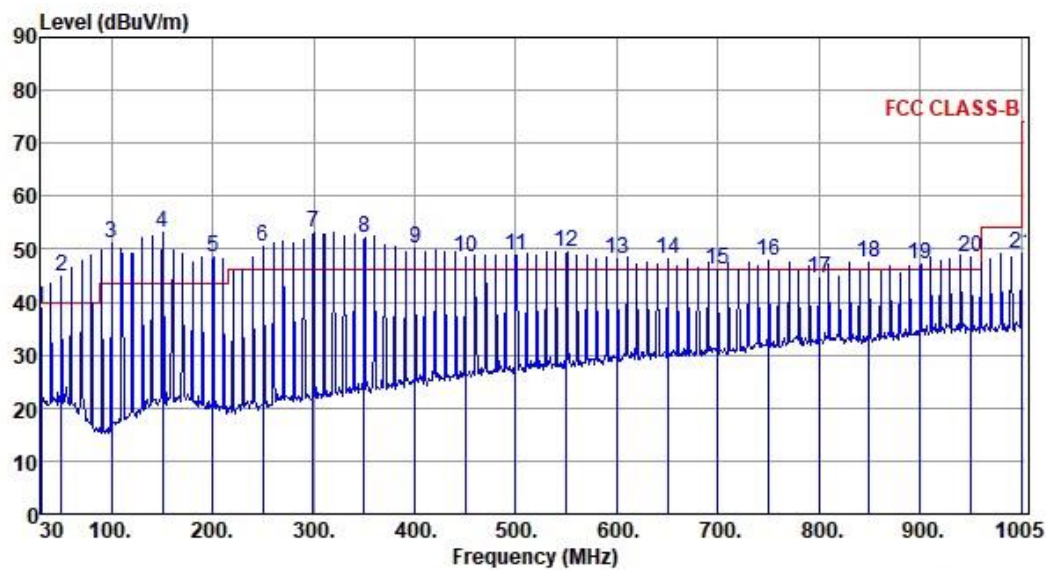

## Specification

Sales Partner:

**ABSOLUTE EMC** Llc.  
Covering sales in North America  
United States, Mexico, & Canada

absolute-emc.com  
Phone:703-774-7505  
info@absolute-emc.com

Measurement distance: 3m Semi-Anechoic chamber  
 RBW= 100kHz  
 VBW= 300kHz

## Vertical

	Freq. MHz	Emission level dBuV/m	Limit dBuV/m	Margin dB	SA reading dBuV	Factor dB	Remark	ANT High cm	Turn Table deg
1	30.00	38.84	40.00	-1.16	47.88	-9.04	Peak	---	---
2	49.95	44.95	40.00	4.95	52.95	-8.00	Peak	---	---
3	99.83	51.10	43.50	7.60	64.46	-13.36	Peak	---	---
4	150.18	53.00	43.50	9.50	61.02	-8.02	Peak	---	---
5	200.05	48.60	43.50	5.10	57.95	-9.35	Peak	---	---
6	249.93	50.32	46.00	4.32	59.33	-9.01	Peak	---	---
7	299.80	53.24	46.00	7.24	60.62	-7.38	Peak	---	---
8	350.15	52.00	46.00	6.00	58.03	-6.03	Peak	---	---
9	400.03	50.12	46.00	4.12	54.71	-4.59	Peak	---	---
10	449.90	48.58	46.00	2.58	51.96	-3.38	Peak	---	---
11	499.78	48.91	46.00	2.91	51.28	-2.37	Peak	---	---
12	550.00	49.37	46.00	3.37	50.82	-1.45	Peak	---	---
13	600.00	48.03	46.00	2.03	48.00	0.03	Peak	---	---
14	650.00	48.05	46.00	2.05	47.25	0.80	Peak	---	---
15	700.00	46.16	46.00	0.16	44.56	1.60	Peak	---	---
16	750.00	47.80	46.00	1.80	45.13	2.67	Peak	---	---
17	800.00	44.62	46.00	-1.38	41.44	3.18	Peak	---	---
18	850.00	47.48	46.00	1.48	43.52	3.96	Peak	---	---
19	900.00	47.15	46.00	1.15	42.33	4.82	Peak	---	---
20	950.00	48.48	46.00	2.48	42.77	5.71	Peak	---	---
21	1000.00	49.23	54.00	-4.77	42.92	6.31	Peak	---	---