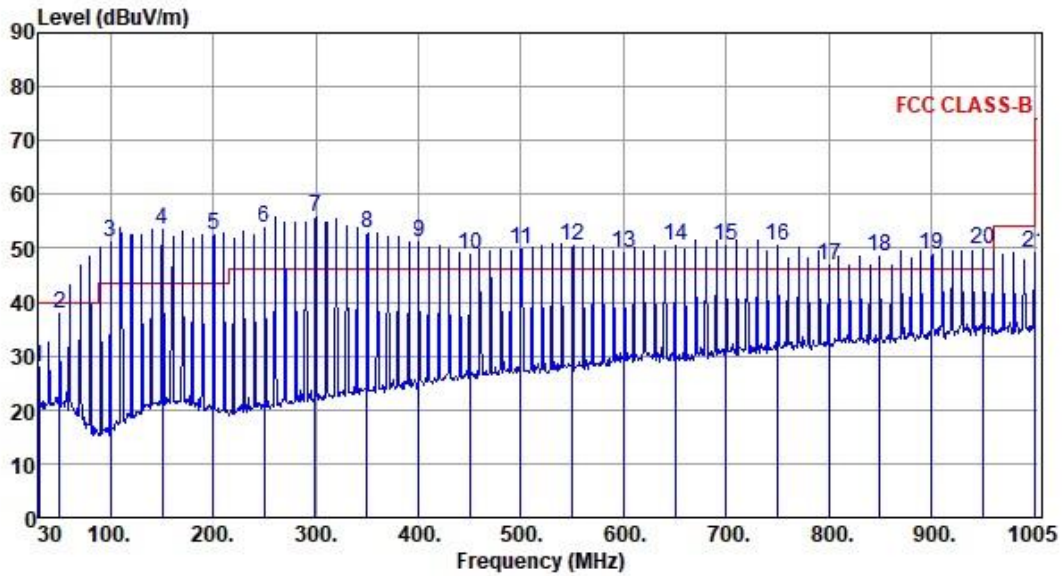

Horizontal

	Freq. MHz	Emission level dBUV/m	Limit dBUV/m	Margin dB	SA reading dBUV	Factor dB	Remark	ANT High cm	Turn Table deg
1	30.00	27.88	40.00	-12.12	36.92	-9.04	Peak	---	---
2	49.95	37.73	40.00	-2.27	45.73	-8.00	Peak	---	---
3	99.83	51.03	43.50	7.53	64.39	-13.36	Peak	---	---
4	150.18	53.57	43.50	10.07	61.59	-8.02	Peak	---	---
5	200.05	52.38	43.50	8.88	61.73	-9.35	Peak	---	---
6	249.93	53.92	46.00	7.92	62.93	-9.01	Peak	---	---
7	299.80	55.89	46.00	9.89	63.27	-7.38	Peak	---	---
8	350.15	52.88	46.00	6.88	58.91	-6.03	Peak	---	---
9	400.03	51.16	46.00	5.16	55.75	-4.59	Peak	---	---
10	449.90	48.83	46.00	2.83	52.21	-3.38	Peak	---	---
11	499.78	49.97	46.00	3.97	52.34	-2.37	Peak	---	---
12	550.00	50.32	46.00	4.32	51.77	-1.45	Peak	---	---
13	600.00	49.26	46.00	3.26	49.23	0.03	Peak	---	---
14	650.00	50.53	46.00	4.53	49.73	0.80	Peak	---	---
15	700.00	50.38	46.00	4.38	48.78	1.60	Peak	---	---
16	750.00	50.37	46.00	4.37	47.70	2.67	Peak	---	---
17	800.00	46.97	46.00	0.97	43.79	3.18	Peak	---	---
18	850.00	48.53	46.00	2.53	44.57	3.96	Peak	---	---
19	900.00	48.97	46.00	2.97	44.15	4.82	Peak	---	---
20	950.00	49.93	46.00	3.93	44.22	5.71	Peak	---	---
21	1000.00	49.21	54.00	-4.79	42.90	6.31	Peak	---	---

Sales Partner:

ABSOLUTE EMC LLC.
Covering sales in North America
United States, Mexico, & Canada

absolute-emc.com
Phone:703-774-7505
info@absolute-emc.com